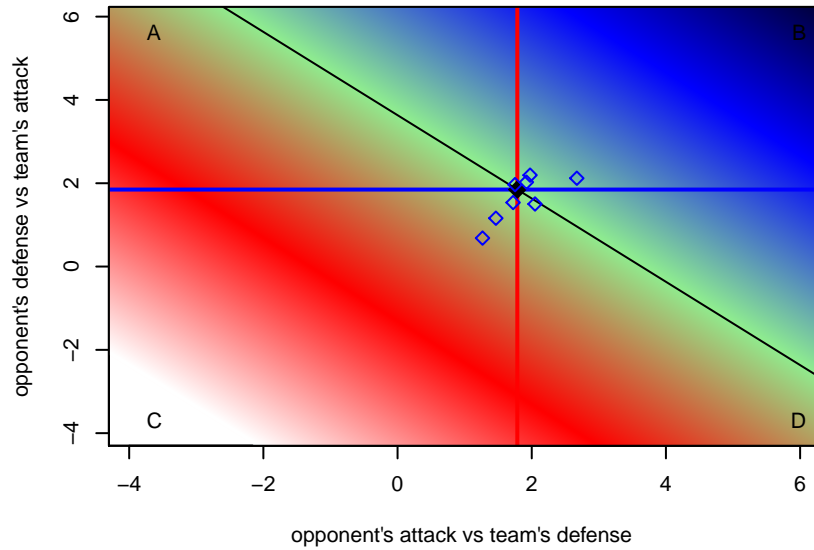

Venues played:  
 2015 Clash At the Border Gold/Silver U15  
 2015 Bend Premier Cup U15G SILVER U15

**attack and defense variance (black dot)  
relative to other teams  
and top 10 in region**

**attack and defense rating  
relative to others at age  
and all opponents in last 13 months**

**attack and defense rating  
relative to others at age  
and all opponents in last 13 months**

**Performance relative to 13 month average**

**Performance relative to 13 month average**

Distribution of opponents  
 Red = Lose zone, Blue = Win zone, Green = Even  
 Black line separates win/lose zones

lot. A=Neither has attack advantage, B=Opponent has both attack and defense advantage, C=Opponent has both attack and defense disadvantage, D=Both have

<b>date</b>	<b>home</b>		<b>away</b>		<b>venue</b>	<b>pred.home</b>	<b>pred.away</b>
2015-08-09	CYSA Timber Barons White G00	0	Eastside Timbers Red G01	4	2015 Bend Premier Cup U15G SILVER U15	0.89	2.58
2015-08-08	CYSA Timber Barons White G00	2	LWPFC White Barracudas G00	2	2015 Bend Premier Cup U15G SILVER U15	1.53	1.32
2015-08-08	ISC Gunners B G00	0	CYSA Timber Barons White G00	3	2015 Bend Premier Cup U15G SILVER U15	0.54	2.58
2015-08-07	Pacific FC Orange G00	0	CYSA Timber Barons White G00	3	2015 Bend Premier Cup U15G SILVER U15	0.71	2.30
2015-06-28	CYSA Timber Barons White G00	0	Washington Timbers Green G00	0	2015 Clash At the Border Gold/Silver U15	0.98	1.00
2015-06-27	CYSA Timber Barons White G00	0	FC Portland -Unk3 G01	2	2015 Clash At the Border Gold/Silver U15	0.79	0.88
2015-06-27	CYSA Timber Barons White G00	1	PCU Army G00	0	2015 Clash At the Border Gold/Silver U15	1.30	0.87
2015-06-26	Eastside Timbers White G00	1	CYSA Timber Barons White G00	2	2015 Clash At the Border Gold/Silver U15	1.11	0.63